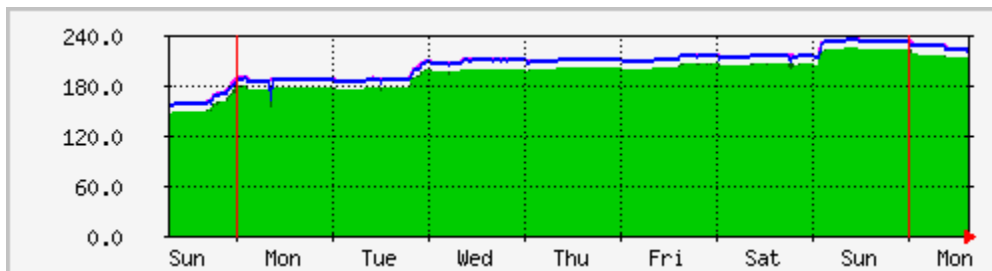

Anzahl IPv6 Routen OLSRv6 auf hohl28.wien

The statistics were last updated **Monday, 6 October 2014 at 15:20**

`Daily' Graph (5 Minute Average)

	Max	Average	Current
global	224 rts6	218 rts6	203 rts6
alle	234 rts6	228 rts6	213 rts6

`Weekly' Graph (30 Minute Average)

	Max	Average	Current
global	224 rts6	194 rts6	203 rts6
alle	234 rts6	204 rts6	213 rts6

`Monthly' Graph (2 Hour Average)

	Max	Average	Current
global	224 rts6	144 rts6	212 rts6
alle	234 rts6	154 rts6	222 rts6

`Yearly' Graph (1 Day Average)

	Max	Average	Current
global	220 rts6	96 rts6	204 rts6
alle	230 rts6	103 rts6	214 rts6

GREEN ### Incoming Traffic in Bytes per Second

BLUE ### Outgoing Traffic in Bytes per Second

DARK GREEN ### L3

MAGENTA ### Maximal 5 Minute Outgoing Traffic

MRTG MULTI ROUTER TRAFFIC GRAPHER

2.17.3

[Tobias Oetiker <tobi@oetiker.ch>](mailto:tobi@oetiker.ch)
and [Dave Rand <dlr@bungl.com>](mailto:dlr@bungl.com)