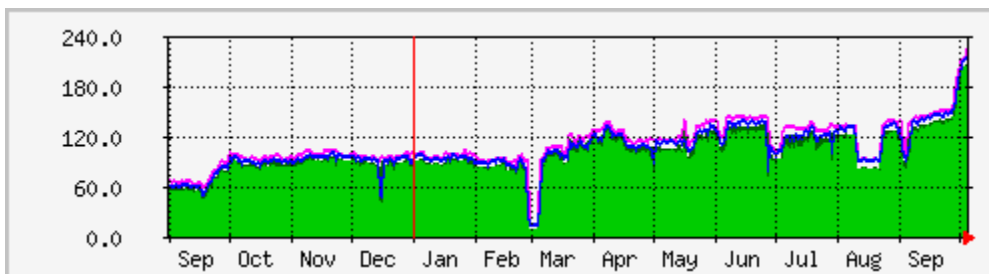

Anzahl IPv6 Routen OLSRv6 auf hohl28.wien

The statistics were last updated **Monday, 6 October 2014 at 15:20**

`Daily' Graph (5 Minute Average)

	Max	Average	Current
global	224 rts6	218 rts6	203 rts6
alle	234 rts6	228 rts6	213 rts6

`Weekly' Graph (30 Minute Average)

	Max	Average	Current
global	224 rts6	194 rts6	203 rts6
alle	234 rts6	204 rts6	213 rts6

`Monthly' Graph (2 Hour Average)

	Max	Average	Current
global	224 rts6	144 rts6	212 rts6
alle	234 rts6	154 rts6	222 rts6

`Yearly' Graph (1 Day Average)

	Max	Average	Current
global	220 rts6	96 rts6	204 rts6
alle	230 rts6	103 rts6	214 rts6

GREEN ### Incoming Traffic in Bytes per Second

BLUE ### Outgoing Traffic in Bytes per Second

DARK GREEN ### L3

MAGENTA ### Maximal 5 Minute Outgoing Traffic

MRTG MULTI ROUTER TRAFFIC GRAPHER

2.17.3

[Tobias Oetiker <tobi@oetiker.ch>](mailto:tobi@oetiker.ch)
and [Dave Rand <dlr@bungl.com>](mailto:dlr@bungl.com)