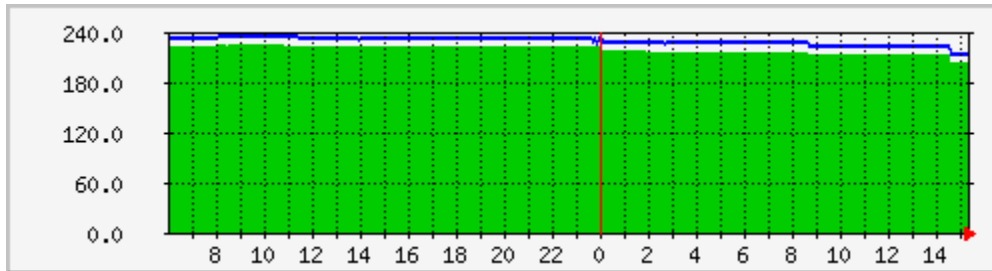

Anzahl IPv6 Routen OLSRv6 auf hohl28.wien

The statistics were last updated **Monday, 6 October 2014 at 15:20**

`Daily' Graph (5 Minute Average)

	Max	Average	Current
global	224 rts6	218 rts6	203 rts6
alle	234 rts6	228 rts6	213 rts6

`Weekly' Graph (30 Minute Average)

	Max	Average	Current
global	224 rts6	194 rts6	203 rts6
alle	234 rts6	204 rts6	213 rts6

`Monthly' Graph (2 Hour Average)

	Max	Average	Current
global	224 rts6	144 rts6	212 rts6
alle	234 rts6	154 rts6	222 rts6

`Yearly' Graph (1 Day Average)

	Max	Average	Current
global	220 rts6	96 rts6	204 rts6
alle	230 rts6	103 rts6	214 rts6

GREEN ### Incoming Traffic in Bytes per Second

BLUE ### Outgoing Traffic in Bytes per Second

DARK GREEN ### L3

MAGENTA ### Maximal 5 Minute Outgoing Traffic

MRTG MULTI ROUTER TRAFFIC GRAPHER

2.17.3

[Tobias Oetiker <tobi@oetiker.ch>](mailto:tobi@oetiker.ch)
and [Dave Rand <dlr@bungl.com>](mailto:dlr@bungl.com)