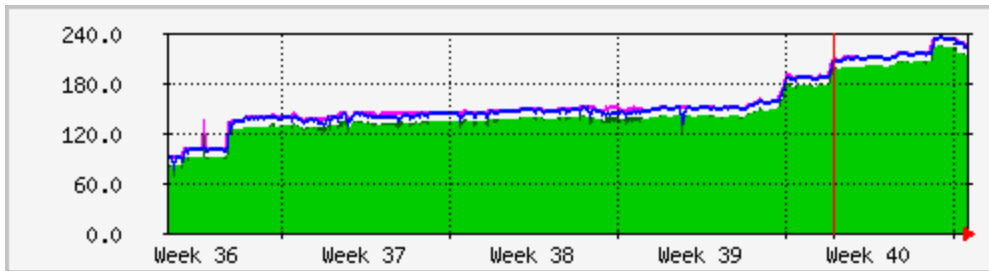

Anzahl IPv6 Routen OLSRv6 auf hohl28.wien

The statistics were last updated **Monday, 6 October 2014 at 15:20**

`Daily' Graph (5 Minute Average)

	Max	Average	Current
global	224 rts6	218 rts6	203 rts6
alle	234 rts6	228 rts6	213 rts6

`Weekly' Graph (30 Minute Average)

	Max	Average	Current
global	224 rts6	194 rts6	203 rts6
alle	234 rts6	204 rts6	213 rts6

`Monthly' Graph (2 Hour Average)

	Max	Average	Current
global	224 rts6	144 rts6	212 rts6
alle	234 rts6	154 rts6	222 rts6

`Yearly' Graph (1 Day Average)

	Max	Average	Current
global	220 rts6	96 rts6	204 rts6
alle	230 rts6	103 rts6	214 rts6

GREEN ### Incoming Traffic in Bytes per Second

BLUE ### Outgoing Traffic in Bytes per Second

DARK GREEN ### L3

MAGENTA ### Maximal 5 Minute Outgoing Traffic

MRTG MULTI ROUTER TRAFFIC GRAPHER

2.17.3

[Tobias Oetiker <tobi@oetiker.ch>](mailto:tobi@oetiker.ch)
and [Dave Rand <dlr@bungl.com>](mailto:dlr@bungl.com)